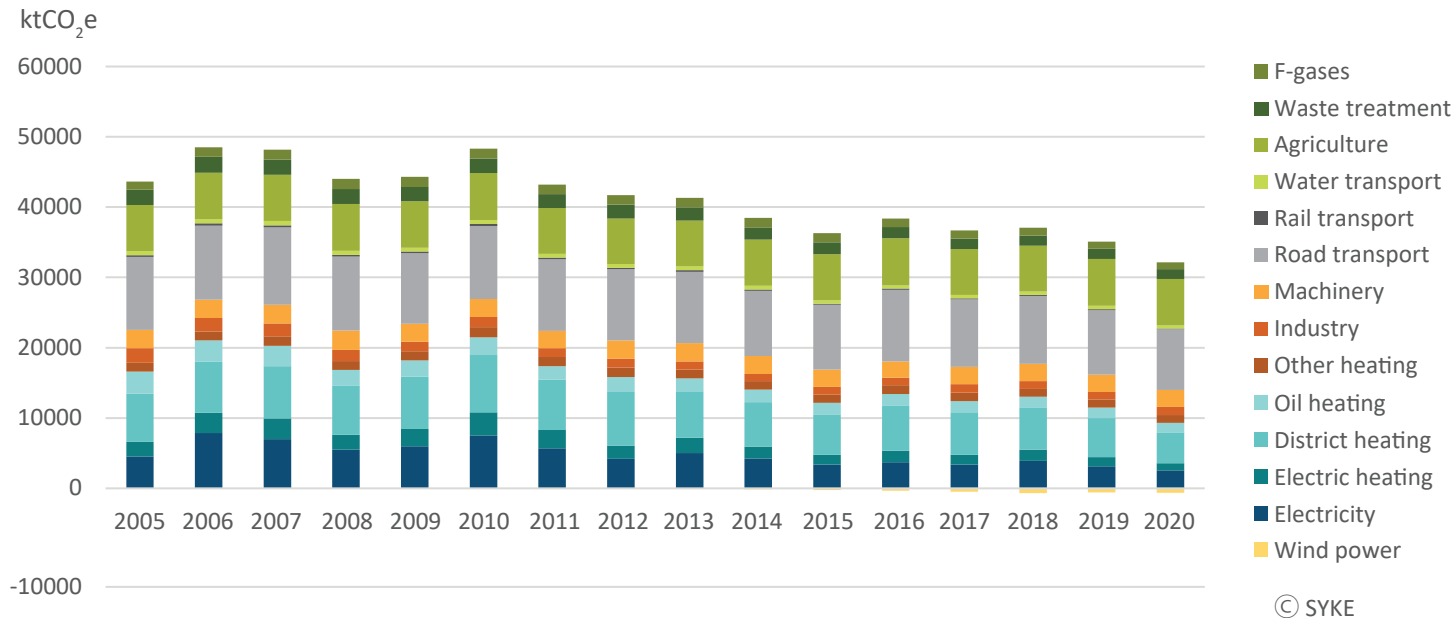

The total greenhouse gas emissions of Finnish municipalities by sector in 2005-2020

Diagram 3. The total greenhouse gas emissions of Finnish municipalities by sector in 2005–2020
Emissions have been calculated in accordance with the Hinku calculation rules.